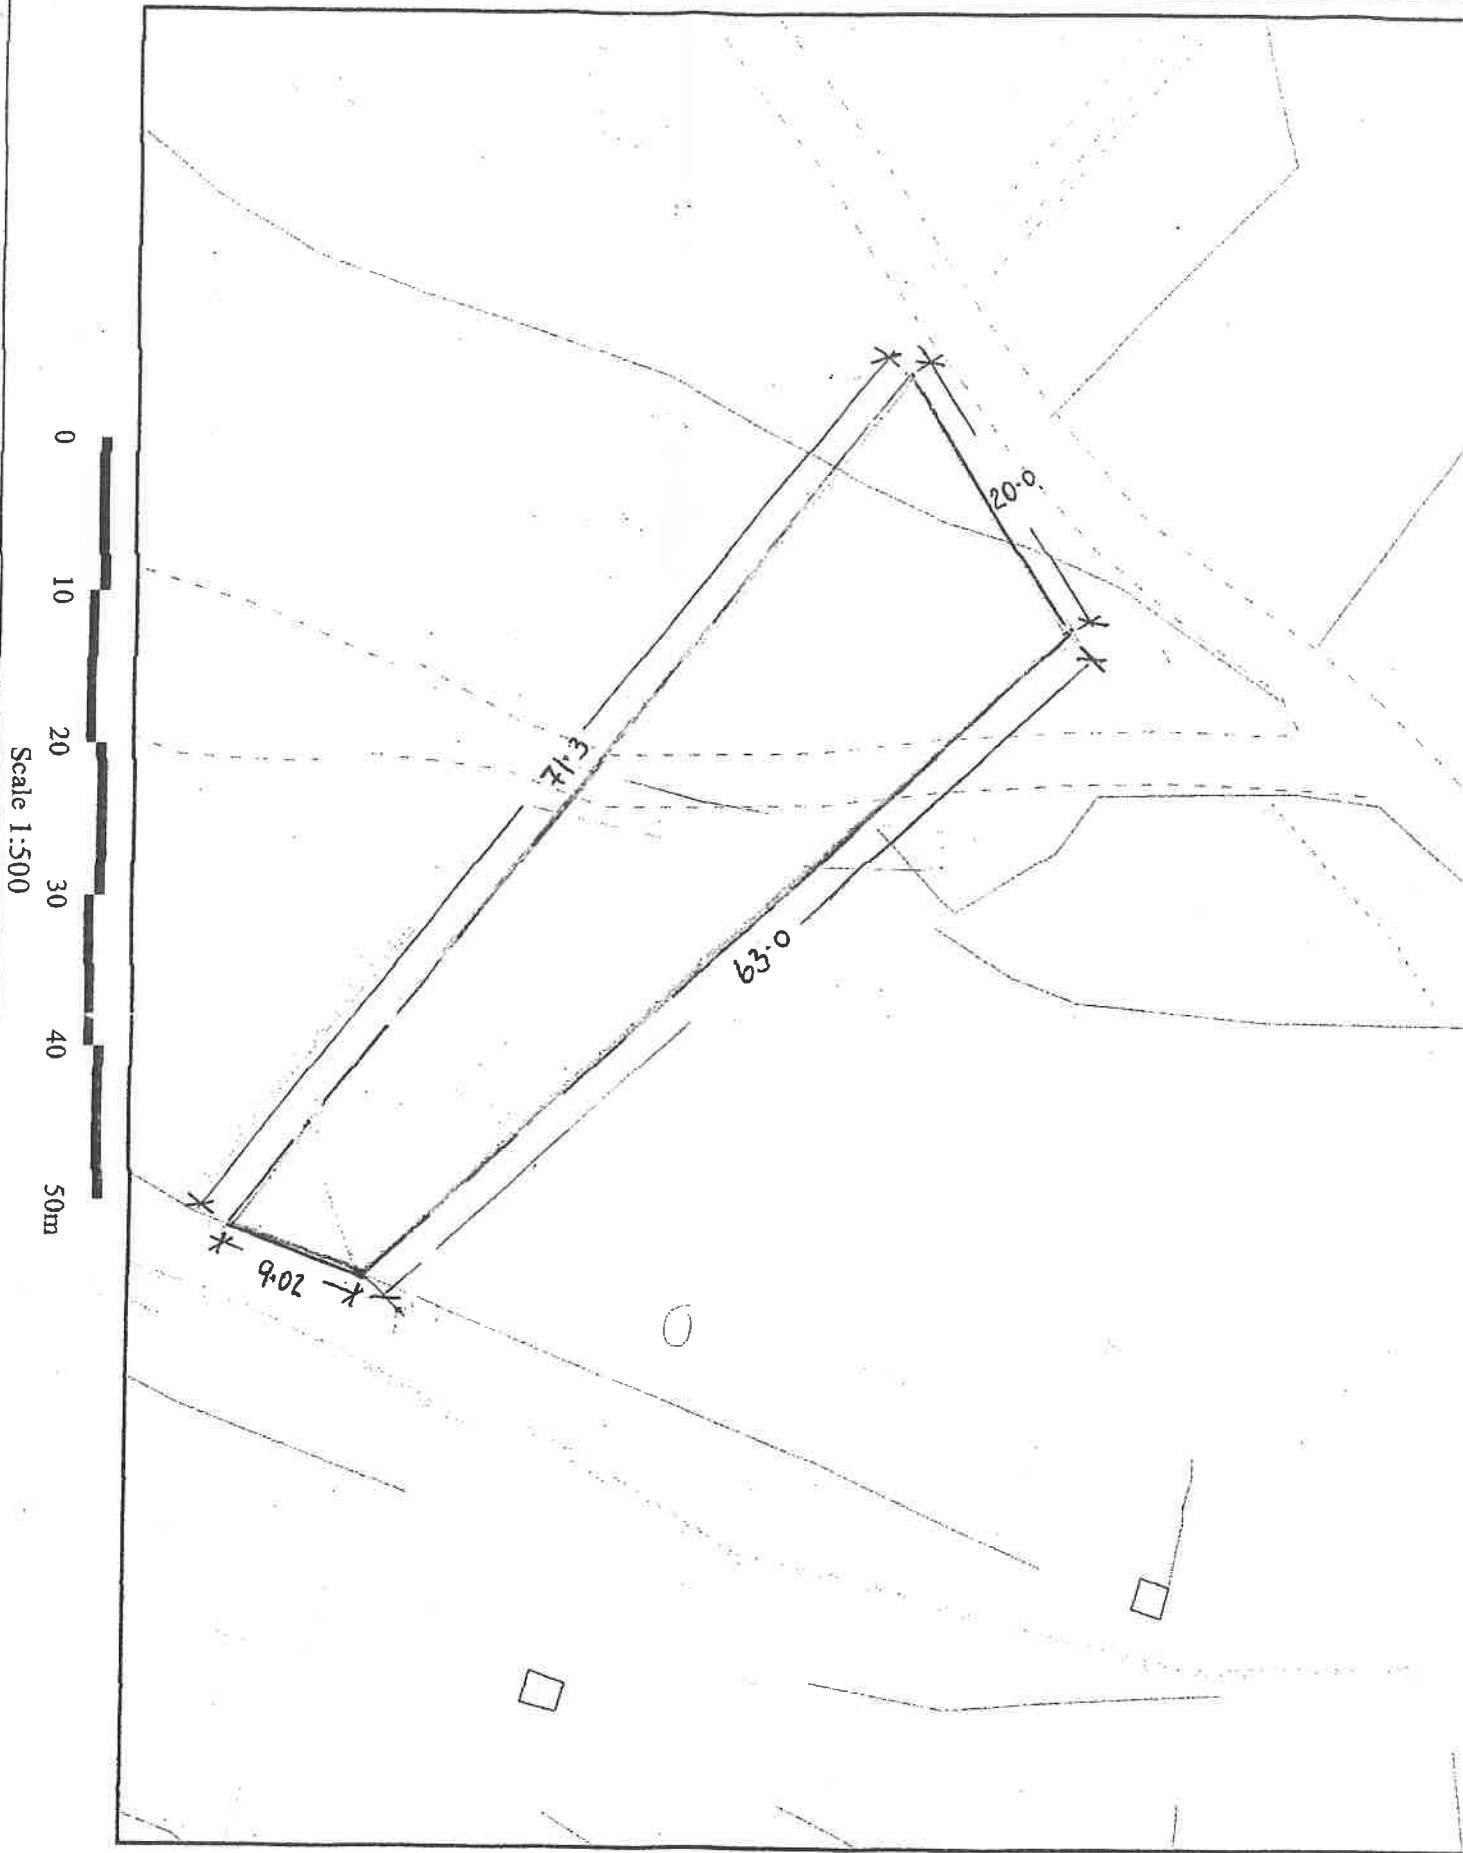

This is an official document for Land Registration Agency use only

Pjanta tas-Sit 1:2500 Site Plan

Scale 1:500