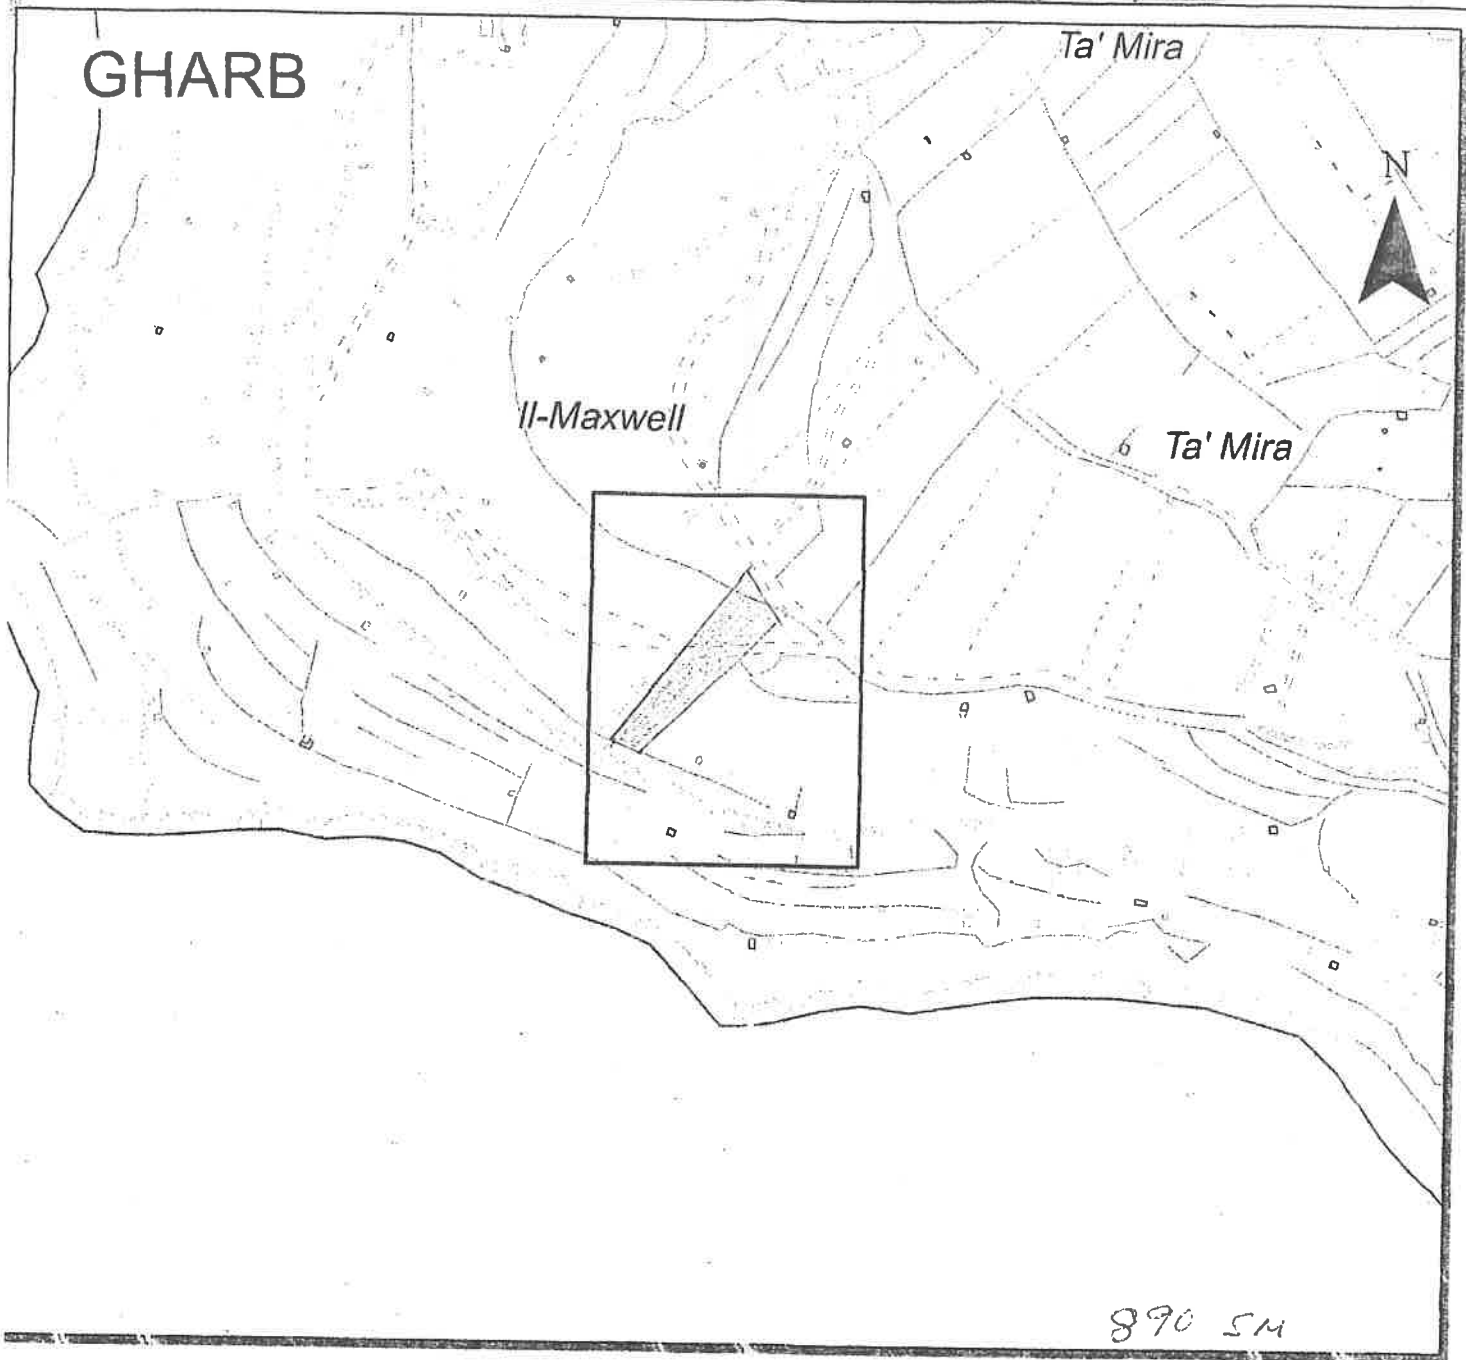

This is an official document for Land Registration Agency use only

Pjanta tas-Sit 1:2500 Site Plan

Scale 1:500