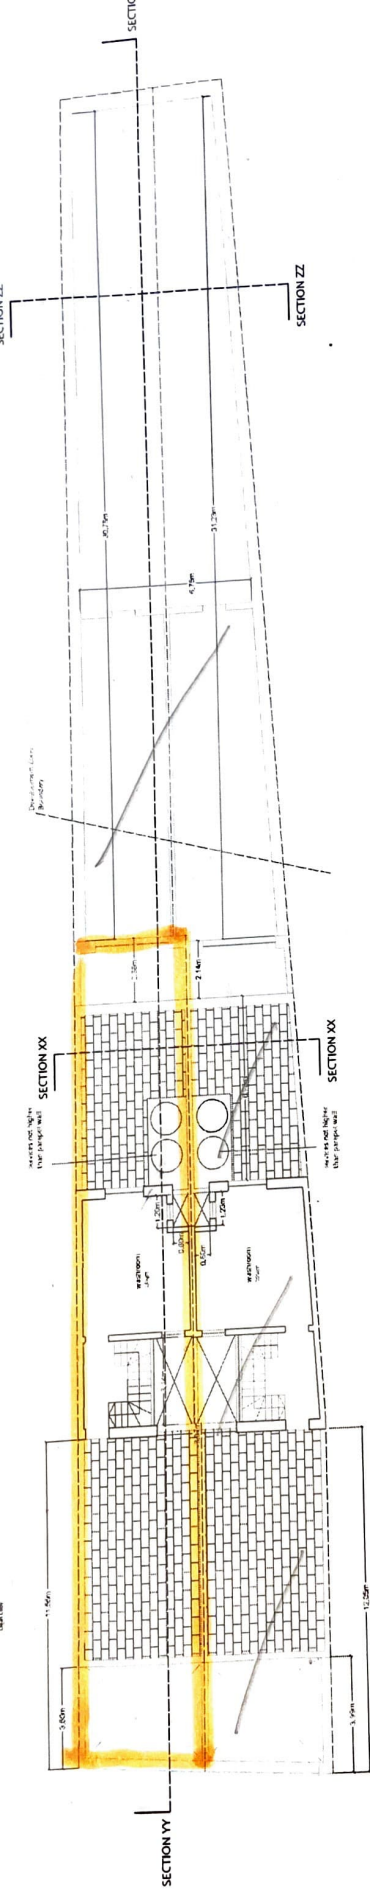

Nader

3 BedRm House with unobstructed  
Country views and 1 car garage  
in shell form E410K

Proposed Second floor Level Plan

Proposed Second floor Level Plan

**ALEXANDER BIGENI**  
ARCHITECTS

**CONSTRUCTION OF HOUSES**  
MAURITIA  
MADRIB, GOSHO  
PLANS  
02  
02/2020  
MARCH 2021