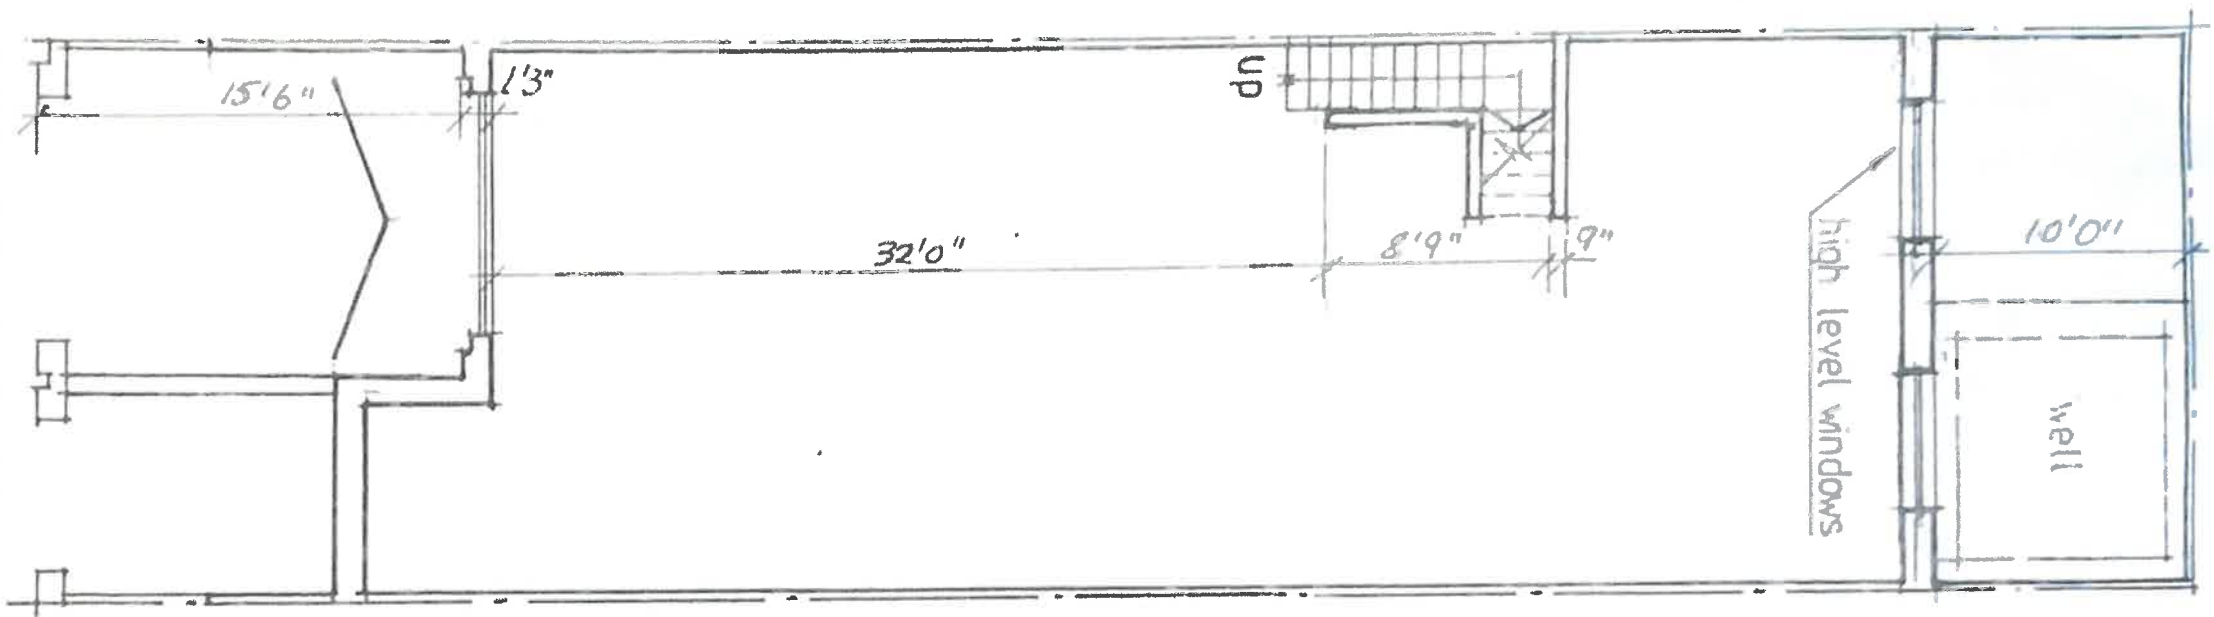

BASEMENT GARAGE

SANDRA MAGRO
B.E. & A. (Hons.) A. & C.E.
'QUERIDA', TRIQ IN-NAGHNEGH,
MARSASCALA
TEL. 829752

drawing title

BASEMENT PLAN
PLOT NO. 57
HOS GHARGHUR

client

IVAN MIZZI
35, CATERINA VITALE STR.,
STA. LUCIA

scale

1 : 100

sheet no. 3 of 2

date

051092